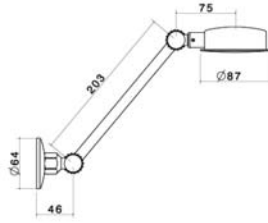

Showers

Adjustable Wall Showers

Stayfast Shower

WELS 3 Star rated

Colour	Product Code
Chrome	3182.043A