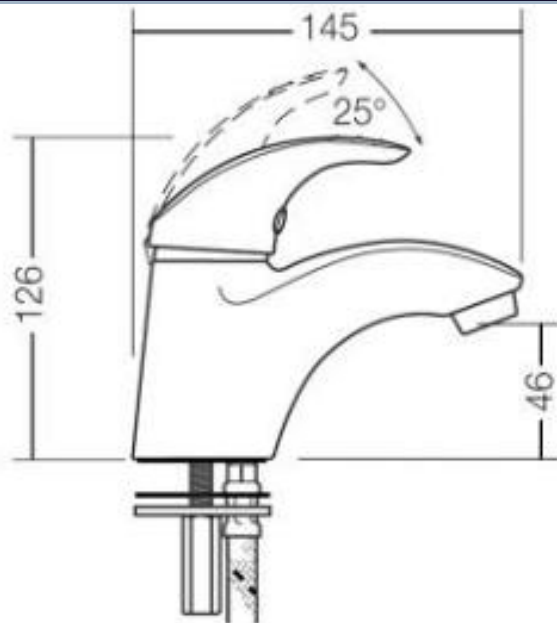

MY SELECTION

ADELPHI BASIN MIXER

TECHNICAL DRAWING

PRODUCT DESCRIPTION

WELS 5 Star rated

The Adelphi range gives you a modern sleek look throughout the house. The stylish, clean lines combine with the practicality of a non-slip handle and durable solid brass construction.

Basin Mixers are WELS 5 star rated, 6 litres per minute

Sink Mixer is WELS 4 star rated, 7.5 litres per minute

FEATURES

- Stylish clean design
- Ingenious design helps avoid splashing and scalding
- Bright chrome finish, equally smart in the bathroom or kitchen
- Soft close technology reduces 'water hammer' ensuring taps turn off easily and quietly