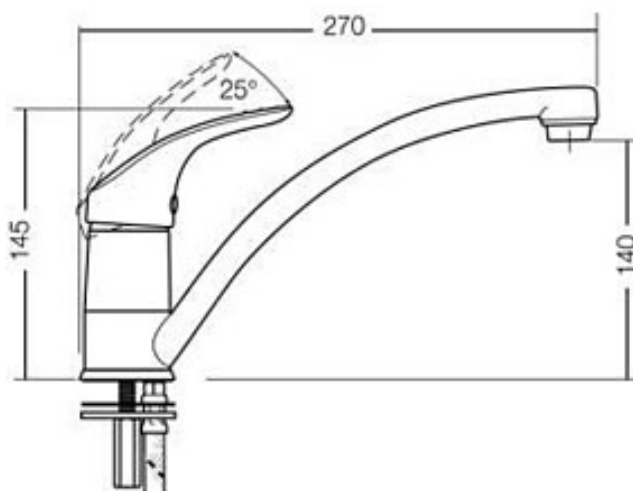

FEATURES

- Stylish clean design
- Ingenious design helps avoid splashing and scalding
- Bright chrome finish, equally smart in the bathroom or kitchen
- Soft close technology reduces 'water hammer' ensuring taps turn off easily and quietly

Soft Close Technology

Product code:3601.044A

<http://www.dorf.com.au/product/3601.044A>