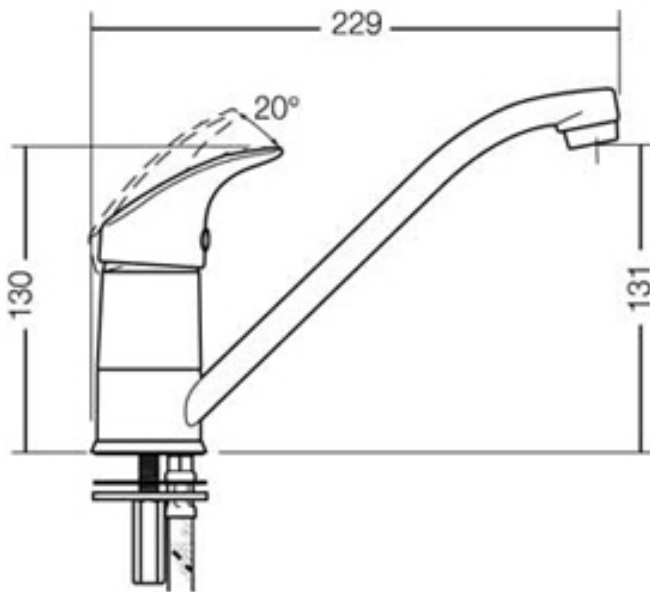

Beautifully constructed from solid brass, Flickmixer is built to last. And with a Ceramic Disc cartridge assuring water saving without compromising performance, Flickmixer is an obvious choice.

Basin Mixers are WELS 5 star rated, 6 litres per minute

Sink Mixer is WELS 4 star rated, 7.5 litres per minute

TECHNICAL DRAWING

FEATURES

- Modern, stylish mixer range for kitchens and laundries
- Efficient fingertip control to vary temperature and flow rate

Product code:3497.044A