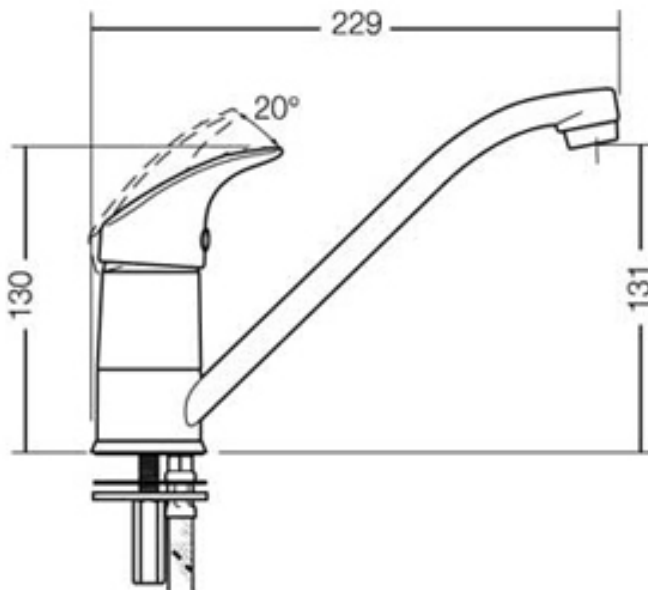

Beautifully constructed from solid brass, Flickmixer is built to last. And with a Ceramic Disc cartridge assuring water saving without compromising performance, Flickmixer is an obvious choice.

Basin Mixers are WELS 5 star rated, 6 litres per minute

Sink Mixer is WELS 4 star rated, 7.5 litres per minute

TECHNICAL DRAWING

FEATURES

- Modern, stylish mixer range for kitchens and laundries
- Efficient fingertip control to vary temperature and flow rate

Product code:3497.044A