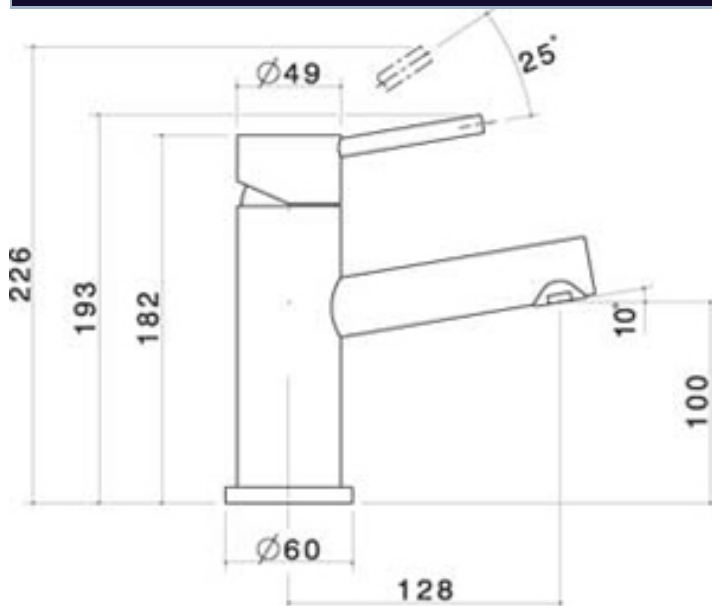

MY SELECTION

KYTIN BASIN MIXER

PRODUCT DESCRIPTION

WELS 5 Star rated

The Dorf Kytin range of tapware and mixers combine simple clean lines with European styling.

With its combination of European design flair and styling flexibility, Kytin is a complete range of mixers and tapware for kitchens and bathrooms. From single and double lever designs to elegant goosenecks and simple upswept outlets, Kytin delivers the latest in style and functionality.

Basin Mixers are WELS 5 star rated, 6 litres per minute

Sink Mixer is WELS 4 star rated, 7.5 litres per minute

TECHNICAL DRAWING

FEATURES

- European design flair and styling
- Complete range of mixers and tapware including single and double lever designs, elegant goosenecks and upswept outlets
- Soft close technology reduces 'water hammer' ensuring taps turn off easily and quietly

Soft Close Technology

Product code:2530.045A

<http://www.dorf.com.au/product/2530.045A>