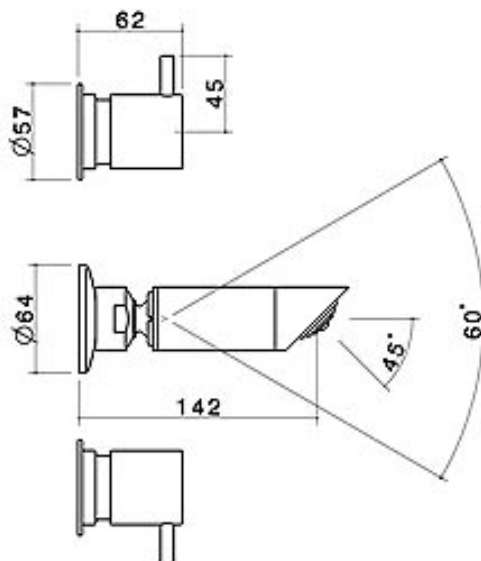

FEATURES

- European design flair and styling
- Complete range of mixers and tapware including single and double lever designs, elegant goosenecks and upswept outlets
- Ceramic disc cartridge ensures no drips and minimum maintenance

Product code:2539.043A

<http://www.dorf.com.au/product/2539.043A>