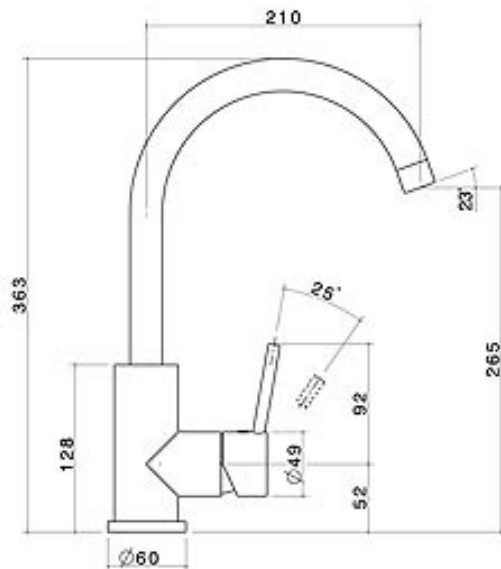

Basin Mixers are WELS 5 star rated, 6 litres per minute

Sink Mixers are WELS 4 star rated, 7.5 litres per minute

TECHNICAL DRAWING

FEATURES

- European design flair and styling
- Complete range of mixers and tapware including single and double lever designs, elegant goosenecks and upswept outlets
- Soft close technology reduces 'water hammer' ensuring taps turn off easily and quietly

Soft Close Technology

Product code: 2531.044A

<http://www.dorf.com.au/product/2531.044A>