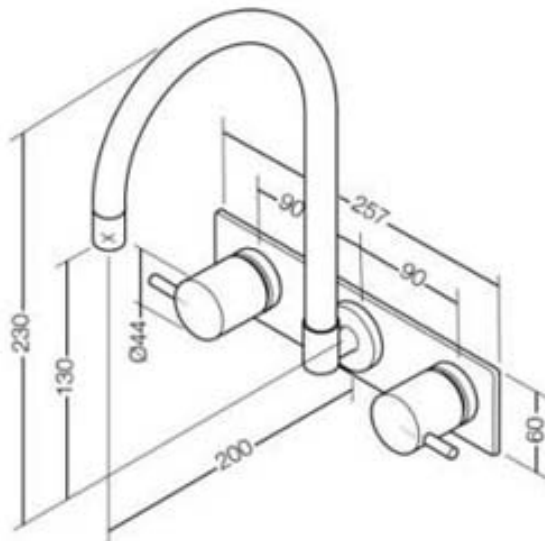

MY SELECTION

KYTIN WALL SINK SET WITH GOOSENECK OUTLET & PLATE MOUNT (3 HOLE RANGE CENTRE OUTLET)

PRODUCT DESCRIPTION

WELS 4 Star rated

The Dorf Kytin range of tapware and mixers combine simple clean lines with European styling.

A select range of stunning platemount options are designed to take Kytin tapware to a new level.

Basin Sets are WELS 5 star rated, 6 litres per minute

Sink Sets are WELS 4 star rated, 7.5 litres per minute

Shower Sets are WELS 3 star rated, 9 litres per minute

TECHNICAL DRAWING

FEATURES

- European design flair and styling
- Complete range of mixers and tapware including single and double lever designs, elegant goosenecks and upswept outlets
- Ceramic disc cartridge ensures no drips and minimum maintenance