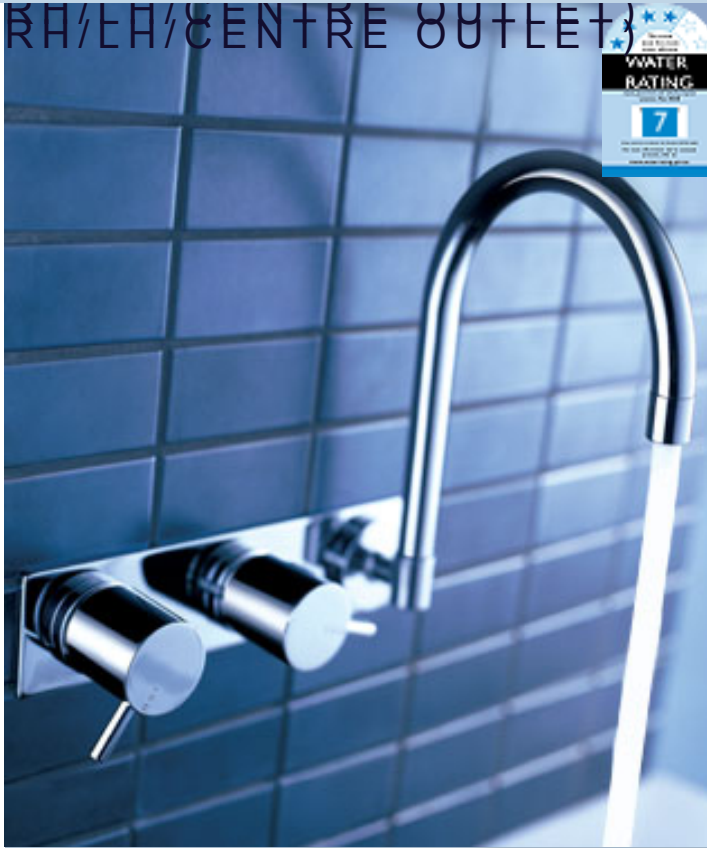

MY SELECTION

KYTIN WALL SINK SET WITH GOOSENECK OUTLET & PLATE MOUNT (3 HOLE RANGE CENTRE OUTLET)

PRODUCT DESCRIPTION

WELS 4 Star rated

The Dorf Kytin range of tapware and mixers combine simple clean lines with European styling.

With its combination of European design flair and styling flexibility, Kytin is a complete range of mixers and tapware for kitchens and bathrooms. From single and double lever designs to elegant goosenecks and simple upswept outlets, Kytin delivers the latest in style and functionality.

A select range of stunning platemount options are designed to take Kytin tapware to a new level.

Basin Sets are WELS 5 star rated, 6 litres per minute

Sink Sets are WELS 4 star rated, 7.5 litres per minute

Shower Sets are WELS 3 star rated, 9 litres per minute

TECHNICAL DRAWING

FEATURES

- European design flair and styling
- Complete range of mixers and tapware including single and double lever designs, elegant goosenecks and upswept outlets
- Ceramic disc cartridge ensures no drips and minimum maintenance