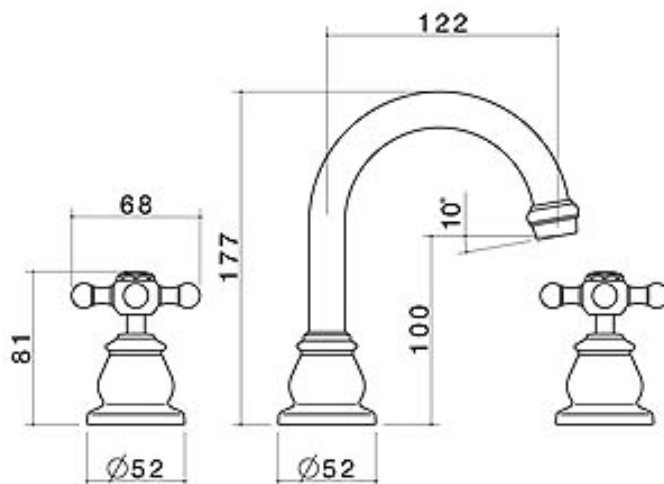

Manor House tapware is handcrafted from solid brass and beautifully finished in stunning chrome or electrophoretic coated gold.

A host of matching accessories perfectly reflects the styling of this classic tapware range.

Basin Sets are WELS 5 star rated, 6 litres per minute

Sink Sets are WELS 4 star rated, 7.5 litres per minute

Shower Sets are WELS 3 star rated, 9 litres per minute

TECHNICAL DRAWING

FEATURES

- Antique style tapware and accessories with old world charm
- Ceramic disc cartridge ensures no drips and minimum maintenance
- Beautifully finished in chrome or protected 24 carat gold. (Hob & wall sink sets available in chrome only)