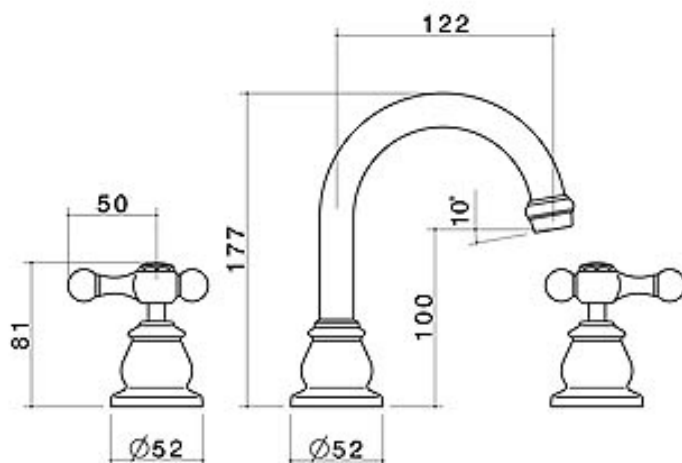

MY SELECTION

MANOR HOUSE HERITAGE

BASIN SET

PRODUCT DESCRIPTION

WELS 5 Star rated

The classic look and feel of the federation home is reflected in Manor House Heritage's very individual range of tapware and stylised accessories.

Handcrafted from solid brass, the Manor House Heritage collection is beautifully finished in stunning chrome.

Available for bathroom or ensuite, Manor House Heritage features Ceradisc® technology and specially designed lever handles deliver smooth, drip free operation.

TECHNICAL DRAWING

FEATURES

- Classic design tapware, perfect for the federation-style home
- Beautiful polished chrome finish
- Ceramic disc cartridge ensures no drips and minimum maintenance

Product code: 6470.045A