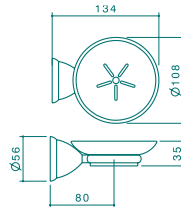

## SYMPHONY ACCESSORIES

Symphony Single Towel Rail

Symphony Soap Dish

Symphony Toilet Roll Holder

Symphony Toothbrush Holder

Symphony Glass Shelf

Symphony Towel Ring

Symphony Robe Hook

Symphony Soap Dispenser

Symphony Double Towel Rail

Symphony Toilet Brush & Holder

## VENECIA ACCESSORIES

Venecia Single Towel Rail

Venecia Soap Dish

Venecia Toilet Roll Holder

Venecia Toothbrush Holder

Venecia Glass Shelf

Venecia Towel Ring

Venecia Robe Hook