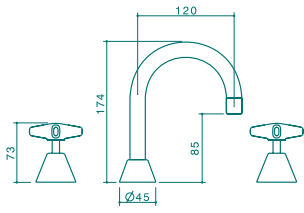

TECHNICAL DATA AND SPECIFICATIONS

ELEGANCE & ELEGANCE PLUS TAPS

Elegance & Elegance Plus Basin Set