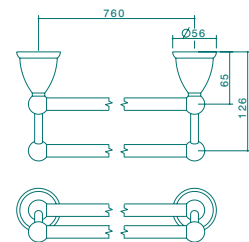

## VENECIA ACCESSORIES

Venecia Single Towel Rail

Venecia Soap Dish

Venecia Toilet Roll Holder

Venecia Toothbrush Holder

Venecia Glass Shelf

Venecia Towel Ring

Venecia Robe Hook

Venecia Double Towel Rail

For more information, call 13 14 16 or visit [www.stylus.com.au](http://www.stylus.com.au)

© Copyright 2009. Caroma Industries Ltd ABN 35 000 189 499. All rights reserved. Caroma Industries Ltd reserves the right to change materials and specification without notice. Information herein is current at the time of printing and is subject to change without notice. Warning: Products in this flyer are the subject of registered designs and patents.