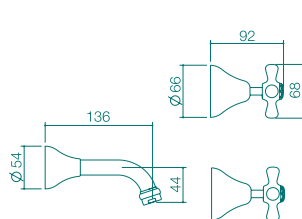

## SYMPHONY TAPS AND VEGIE SPRAY SINK MIXER

Symphony Basin Set

Symphony Bath Set

Symphony Wall Top Assemblies

Symphony Washing Machine Set

Symphony Shower Set

Symphony Vegie Spray Sink Mixer

## VENEZIA TAPS

Venecia Basin Set

Venecia Bath Set

Venecia Wall Top Assemblies

Venecia Washing Machine Set

Venecia Shower Set