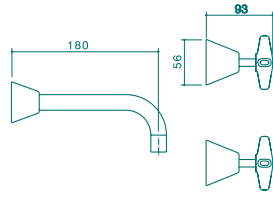

Elegance & Elegance Plus Bath Set