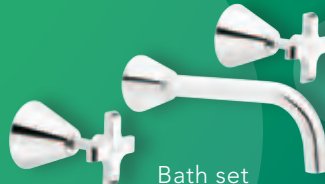

Bath set
(631131C)