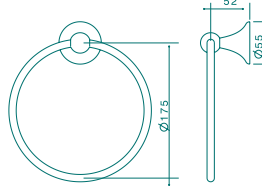

## SYMPHONY ACCESSORIES

Symphony Single Towel Rail

Symphony Soap Dish

Symphony Toilet Roll Holder

Symphony Toothbrush Holder

Symphony Glass Shelf

Symphony Towel Ring

Symphony Robe Hook