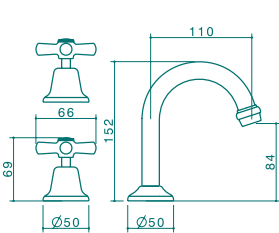

## ELEGANCE & ELEGANCE PLUS TAPS

Elegance & Elegance Plus Basin Set

Elegance & Elegance Plus Bath Set

Elegance & Elegance Plus Shower Set

Elegance & Elegance Plus Wall Top Assemblies

Elegance & Elegance Plus Washing Machine Set

## ELEGANCE MIXERS

Elegance Basin Mixer

Elegance Sink Mixer

Elegance Shower Mixer

Elegance Shower Mixer With Diverter

## SYMPHONY TAPS AND VEGIE SPRAY SINK MIXER

Symphony Basin Set

Symphony Bath Set

Symphony Wall Top Assemblies

Symphony Washing Machine Set

Symphony Shower Set

Symphony Vegie Spray Sink Mixer