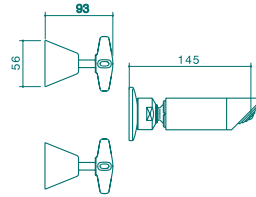

Elegance & Elegance Plus Shower Set