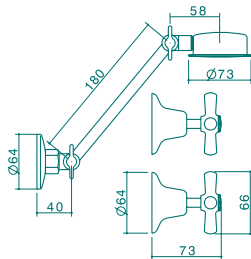

## SYMPHONY TAPS AND VEGIE SPRAY SINK MIXER

Symphony Basin Set

Symphony Bath Set

Symphony Wall Top Assemblies

Symphony Washing Machine Set

Symphony Shower Set

Symphony Vegie Spray Sink Mixer