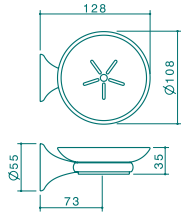

## VENEZIA TAPS

Venecia Basin Set

Venecia Bath Set

Venecia Wall Top Assemblies

Venecia Washing Machine Set

Venecia Shower Set

## VENECIA MIXERS

Venecia Basin Mixer

Venecia Sink Mixer

Venecia Bath/Shower Mixer

Venecia Bath/Shower Mixer With Diverter

## SYMPHONY ACCESSORIES

Symphony Single Towel Rail

Symphony Soap Dish

Symphony Toilet Roll Holder

Symphony Toothbrush Holder

Symphony Glass Shelf

Symphony Towel Ring

Symphony Robe Hook