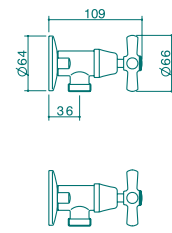

## SYMPHONY TAPS AND VEGIE SPRAY SINK MIXER

Symphony Basin Set

Symphony Bath Set

Symphony Wall Top Assemblies

Symphony Washing Machine Set

Symphony Shower Set

Symphony Vegie Spray Sink Mixer