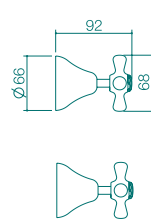

## ELEGANCE MIXERS

Elegance Basin Mixer

Elegance Sink Mixer

Elegance Shower Mixer

Elegance Shower Mixer With Diverter

## SYMPHONY TAPS AND VEGIE SPRAY SINK MIXER

Symphony Basin Set

Symphony Bath Set

Symphony Wall Top Assemblies

Symphony Washing Machine Set

Symphony Shower Set

Symphony Vegie Spray Sink Mixer

## VENEZIA TAPS

Venecia Basin Set

Venecia Bath Set

Venecia Wall Top Assemblies

Venecia Washing Machine Set

Venecia Shower Set