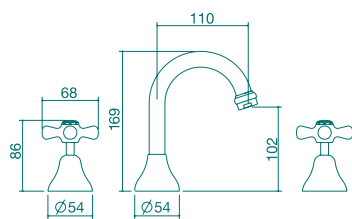

## ELEGANCE MIXERS

Elegance Basin Mixer

Elegance Sink Mixer

Elegance Shower Mixer

Elegance Shower Mixer With Diverter

## SYMPHONY TAPS AND VEGIE SPRAY SINK MIXER

Symphony Basin Set

Symphony Bath Set

Symphony Wall Top Assemblies

Symphony Washing Machine Set

Symphony Shower Set

Symphony Vegie Spray Sink Mixer

## VENEZIA TAPS

Venecia Basin Set

Venecia Bath Set

Venecia Wall Top Assemblies

Venecia Washing Machine Set

Venecia Shower Set