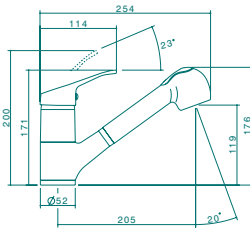

## SYMPHONY TAPS AND VEGIE SPRAY SINK MIXER

Symphony Basin Set

Symphony Bath Set

Symphony Wall Top Assemblies

Symphony Washing Machine Set

Symphony Shower Set

Symphony Vegie Spray Sink Mixer