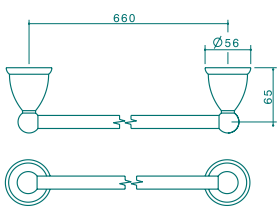

VENECIA ACCESSORIES

Venecia Single Towel Rail